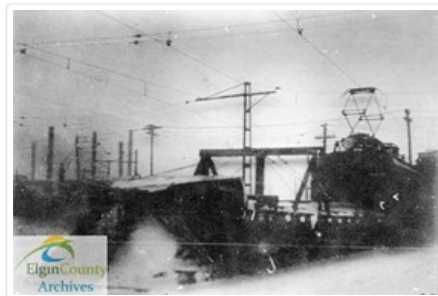

Images

[Permalink](#)

No comments yet — [Join the discussion](#)