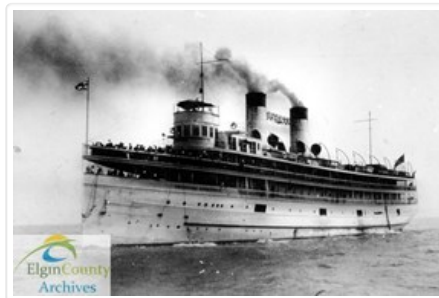

Images

[Permalink](#)

No comments yet — [Join the discussion](#)